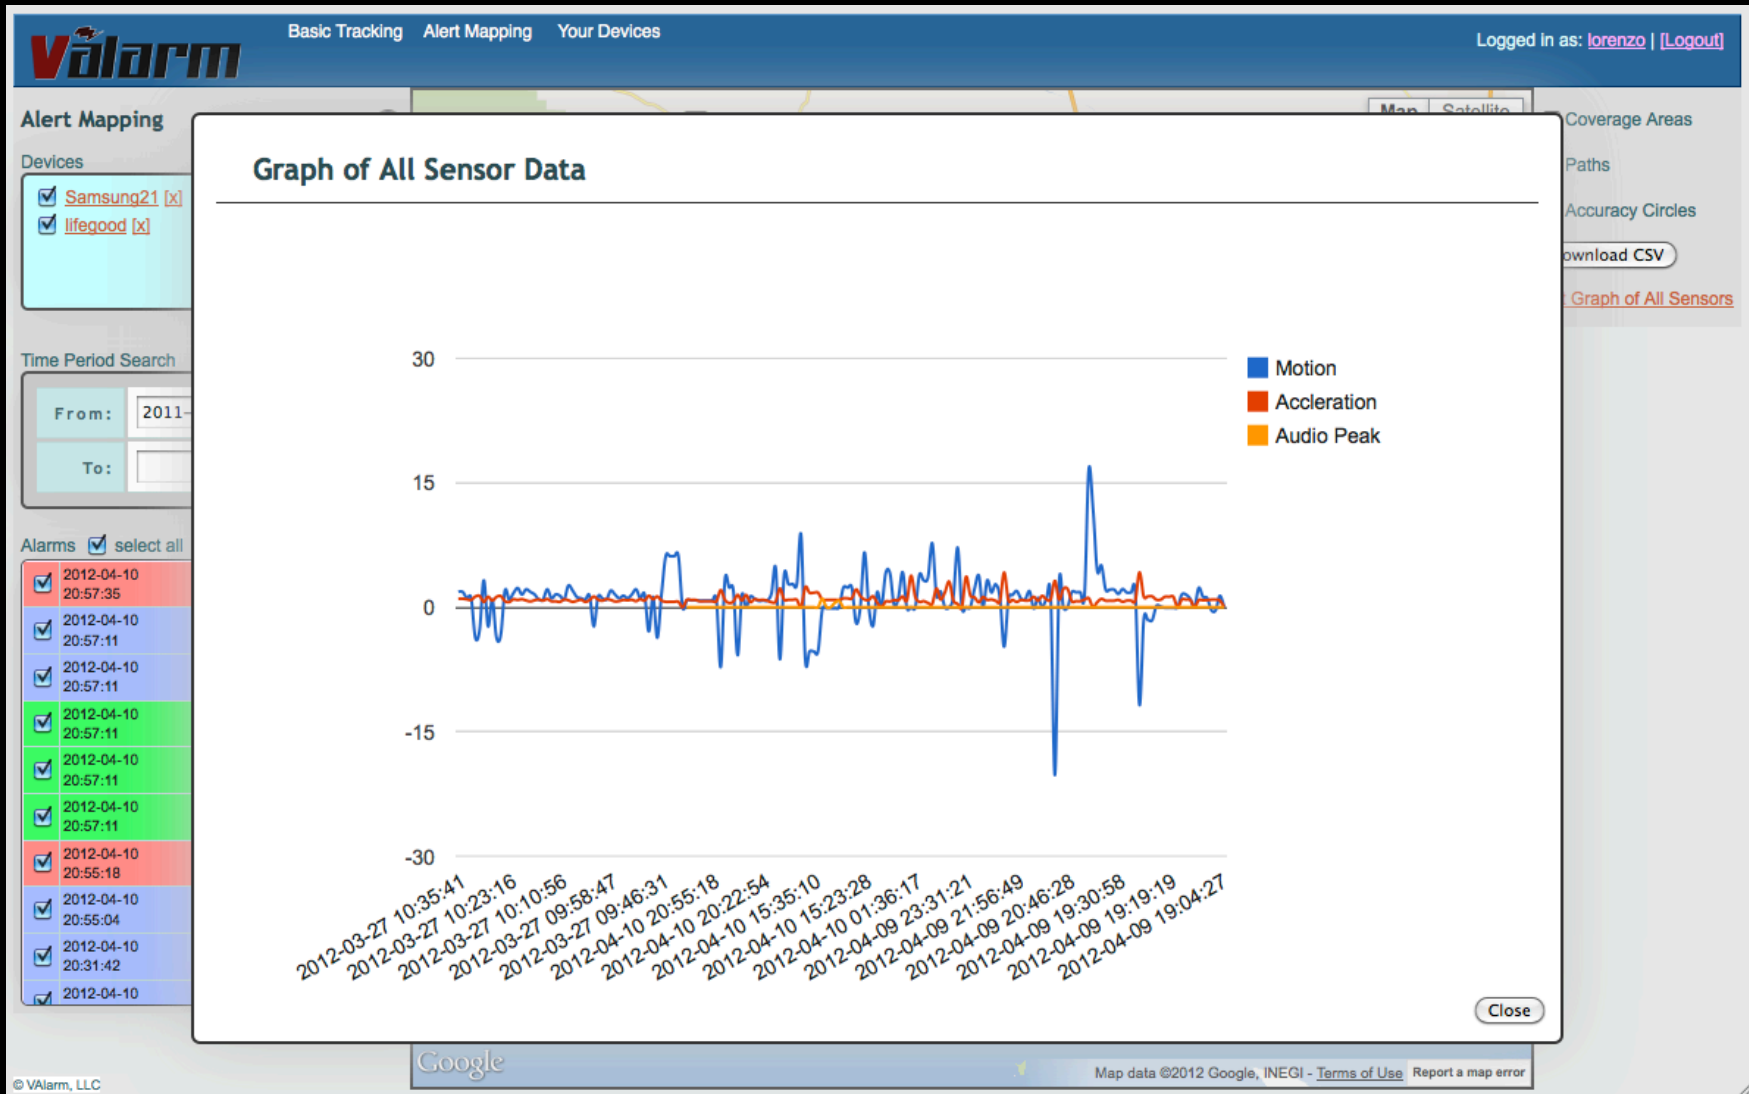

Web Services