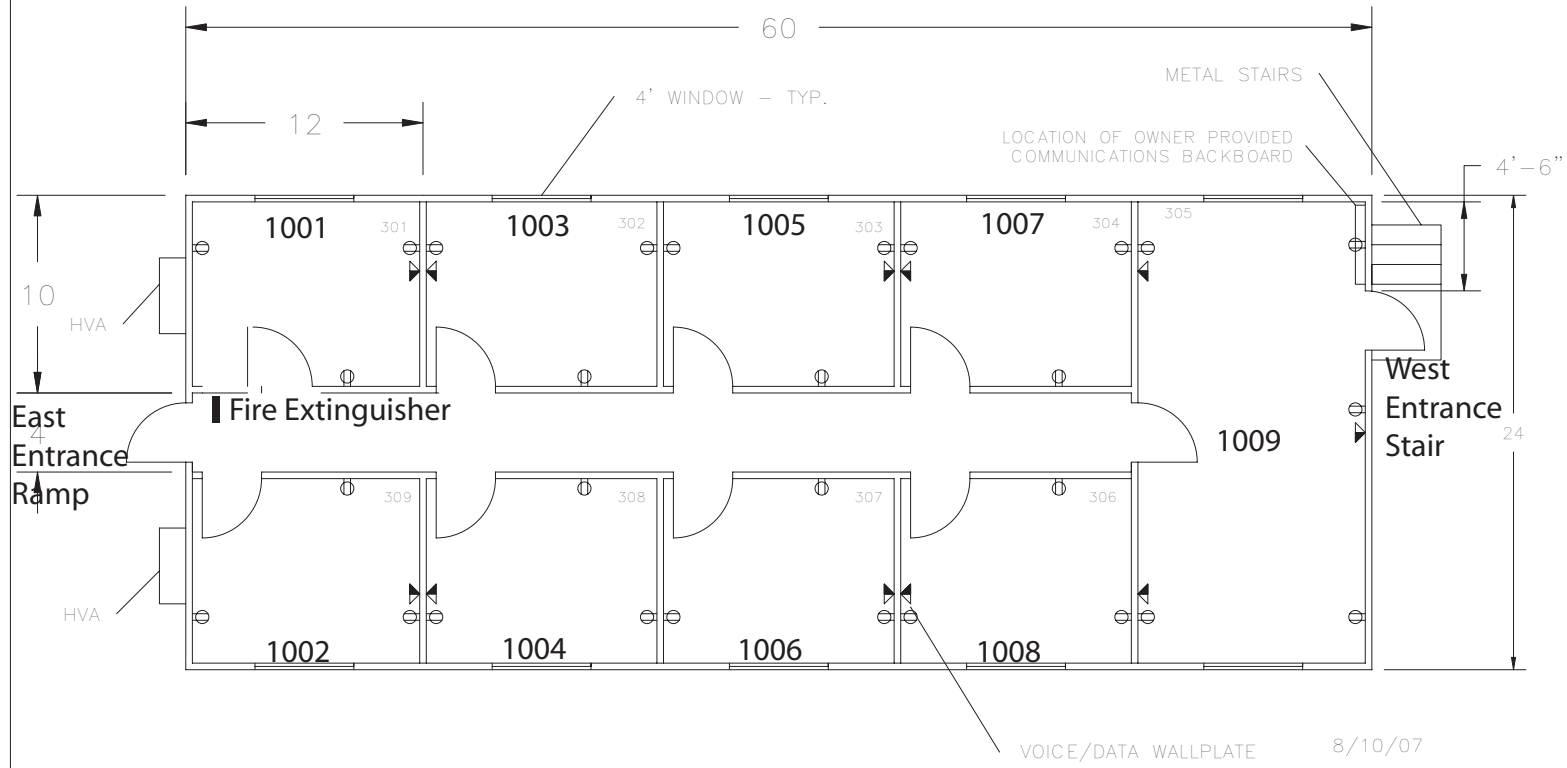

Emergency Assembly Point Located next to Light Post
(on the far side of the bike path)

GEOGRAPHY TRAILER 942

8/10/07